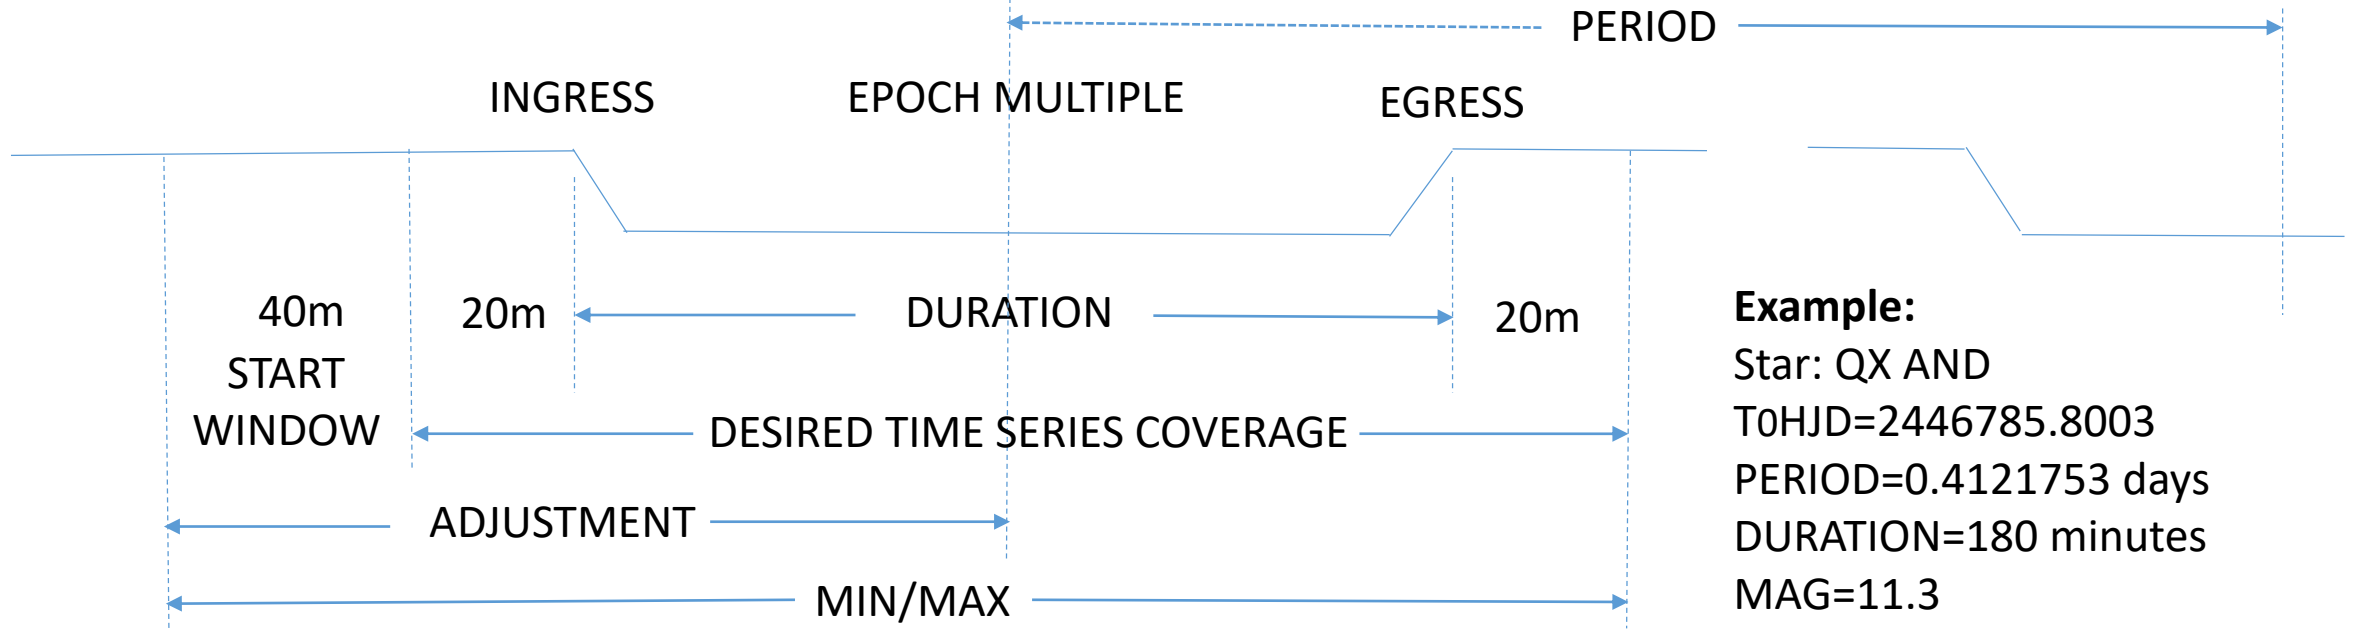

## BGO ECLIPSING BINARY QUEUE SUBMISSION EXAMPLE

### Example:

Star: QX AND

T0HJD=2446785.8003

PERIOD=0.4121753 days

DURATION=180 minutes

MAG=11.3

### Parameters Needed:

SPECIAL=TS,MIN(minutes),MAX(minutes),LUM,exposure,1

EPOCH=T0HJD,PERIOD(days),ADJUSTMENT(minutes),TOLERANCE(minutes)

MINALT=20

ADJUSTMENT=-((DURATION/2+20+40)

TOLERANCE=STARTWINDOW/2

MIN/MAX=40+20+DURATION+20